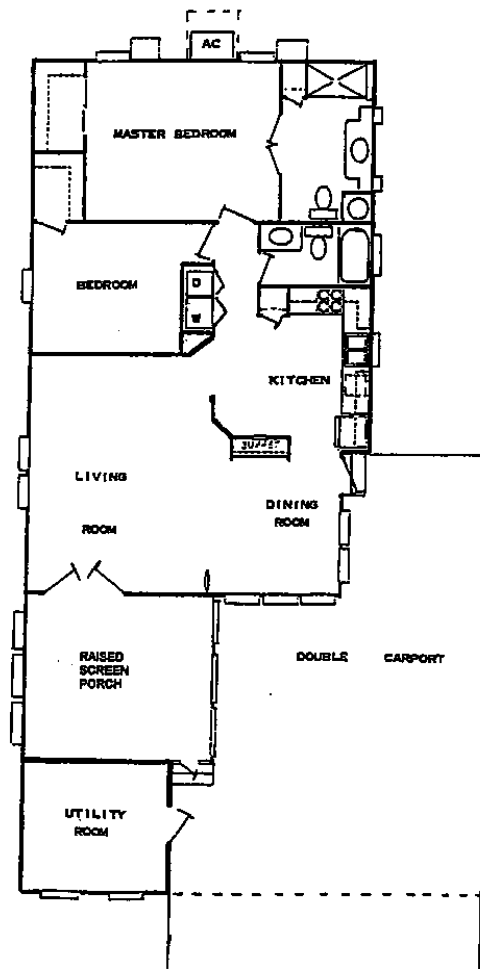

323 Kiwi Drive

Floor plan similar to featured home Call us to see the interior!

- ✓ Extra-wide (26-foot!) 1990 Fleetwood home!
- ✓ Double drive plus new double carport 2005 for loads of parking space!
- ✓ New shingle roof 2004!
- ✓ BIG screen porch with carpeting and new screens 2005!
- ✓ Utility room for extra storage space!
- ✓ Covered formal entrance!
- ✓ Open living room and dining room with lots of windows and French doors leading to screen porch!
- ✓ Great kitchen with whitewash cabinetry, light counters, tile backsplash!
- ✓ Convenient interior laundry space in hallway with washer/dryer hiding behind bi-fold doors!
- ✓ Walk-in closet in guest bedroom!
- ✓ BIG walk-in closet in master suite plus double doors opening to private bath complete with shower!
- ✓ Cathedral ceilings, light décor, and light flooring throughout to add elegance!
- ✓ Furniture available to purchase!
- ✓ Out-fox the others and come claim YOUR new address!